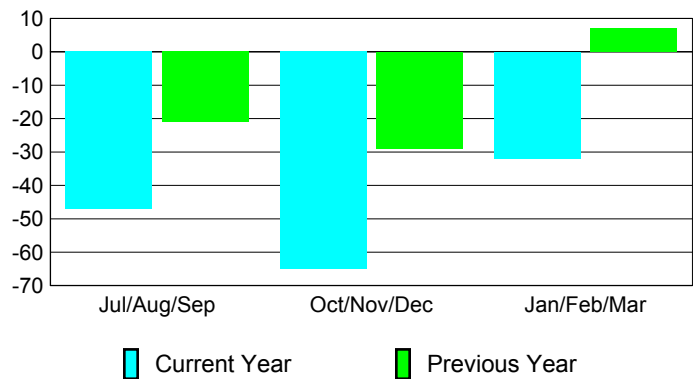

Membership Results 2008-2009

Membership 2007-2008

Month	Net Memb Goal	Actual New Memb	Actual Dropped Memb	Gain/Loss of Memb	Gain/Loss of Memb
Jul/Aug/Sep	20	7	-54	-47	-21
Oct/Nov/Dec	50	6	-71	-65	-29
Jan/Feb/Mar	50	8	-40	-32	7
Totals	120	21	-165	-144	-43

Membership Results 2008-2009

Goal, New, Dropped, Gain/Loss

Comparison of Membership Gain/Loss

Current Year Compared to the Previous Year

Gender Comparison 2008-2009