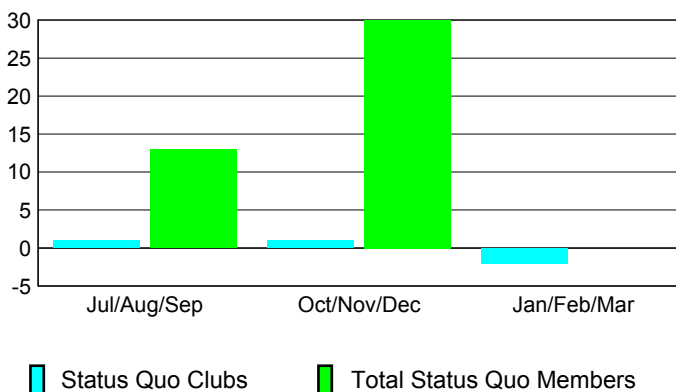

Club Results 2008-2009

Goal, New, Dropped, Gain/Loss

Comparison of Club Gain/Loss

Current Year Compared to the Previous Year

YTD Status Quo Clubs 2008-2009

Status Quo Clubs Compared to Status Quo Members

MEMBERSHIP

Membership Results 2008-2009

Membership 2007-2008

Month	Net Memb Goal	Actual New Memb	Actual Dropped Memb	Gain/Loss of Memb	Gain/Loss of Memb
Jul/Aug/Sep	20	7	-54	-47	-21
Oct/Nov/Dec	50	6	-71	-65	-29
Jan/Feb/Mar	50	8	-40	-32	7
Totals	120	21	-165	-144	-43