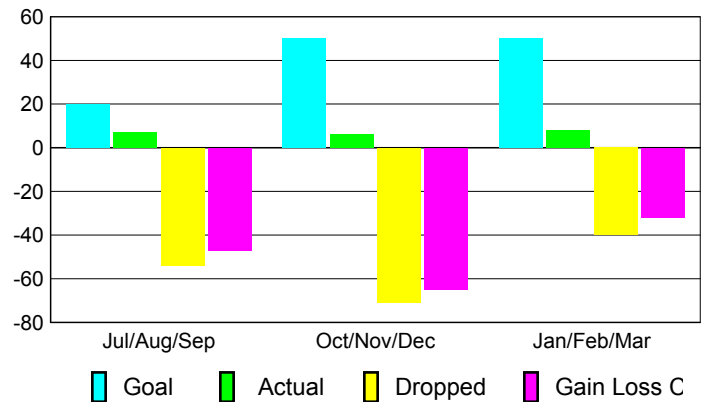

Membership Results 2008-2009

Goal, New, Dropped, Gain/Loss