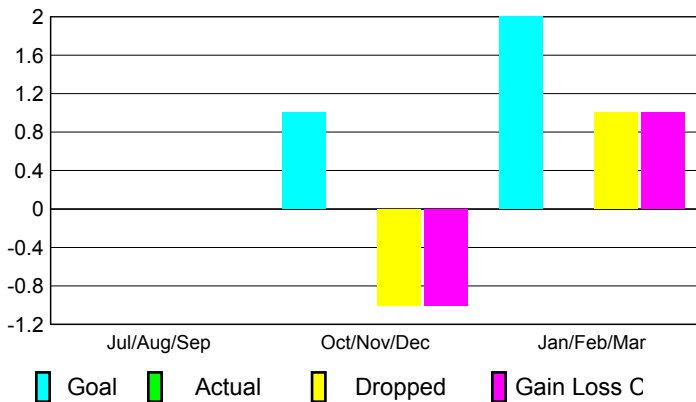

2008-2009 GMT Quarterly Report for District (or Undistricted) **District 118 K**

GMT: **HOWARD PATRICK LEE**

Location: **TURKEY**

GMT CA: **4**

CLUBS

Club Results 2008-2009

Clubs 2007-2008

Month	New Club Goal	Actual New Clubs	Actual Dropped Clubs	Gain/Loss of Clubs	Gain/Loss of Clubs
Jul/Aug/Sep	0	0	0	0	0
Oct/Nov/Dec	1	0	-1	-1	0
Jan/Feb/Mar	2	0	1	1	-1
Totals	3	0	0	0	-1

Club Results 2008-2009

Goal, New, Dropped, Gain/Loss

Comparison of Club Gain/Loss

Current Year Compared to the Previous Year

YTD Status Quo Clubs 2008-2009

Status Quo Clubs Compared to Status Quo Members

MEMBERSHIP

Membership Results 2008-2009

Membership 2007-2008

Month	Net Memb Goal	Actual New Memb	Actual Dropped Memb	Gain/Loss of Memb	Gain/Loss of Memb
Jul/Aug/Sep	20	7	-54	-47	-21
Oct/Nov/Dec	50	6	-71	-65	-29
Jan/Feb/Mar	50	8	-40	-32	7
Totals	120	21	-165	-144	-43