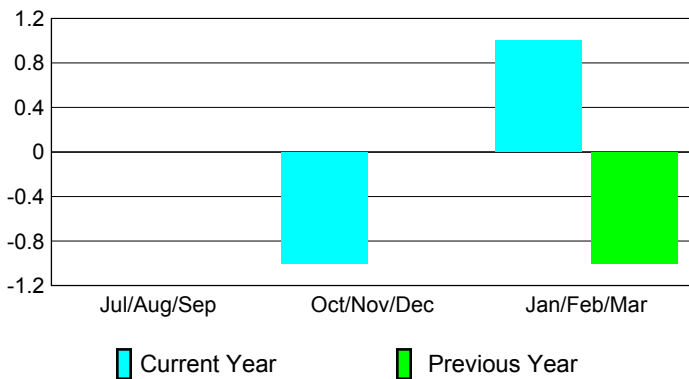

2008-2009 GMT Quarterly Report for District (or Undistricted) **District 118 K**

GMT: **HOWARD PATRICK LEE**

Location: **TURKEY**

GMT CA: **4**

CLUBS

Club Results 2008-2009

Clubs 2007-2008

Month	New Club Goal	Actual New Clubs	Actual Dropped Clubs	Gain/Loss of Clubs	Gain/Loss of Clubs
Jul/Aug/Sep	0	0	0	0	0
Oct/Nov/Dec	1	0	-1	-1	0
Jan/Feb/Mar	2	0	1	1	-1
Totals	3	0	0	0	-1

Club Results 2008-2009

Goal, New, Dropped, Gain/Loss

Comparison of Club Gain/Loss

Current Year Compared to the Previous Year

YTD Status Quo Clubs 2008-2009

Status Quo Clubs Compared to Status Quo Members

MEMBERSHIP